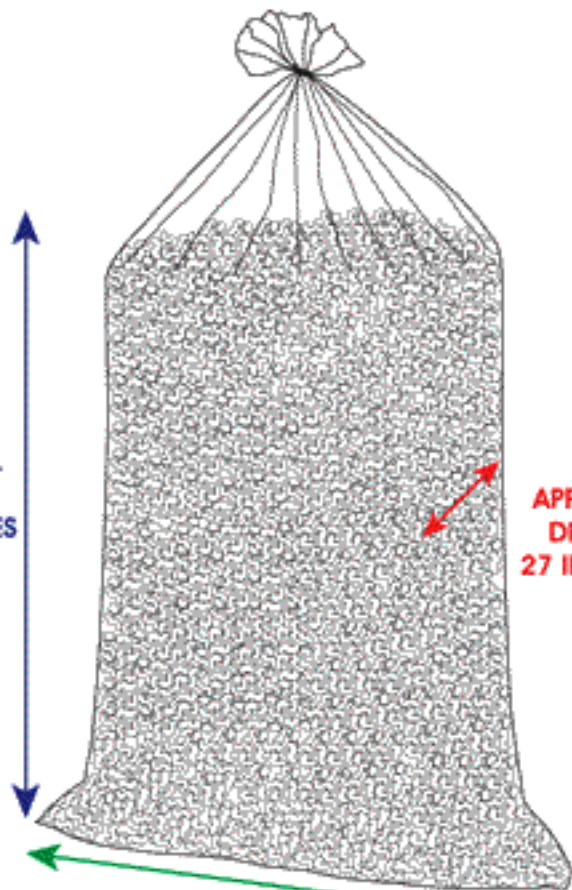

20 CUBIC FT. BAGS

**APPROX.
HEIGHT
53 INCHES**

**APPROX.
DEPTH
27 INCHES**

APPROX. WIDTH 29 INCHES