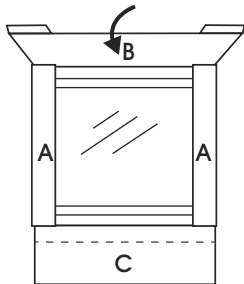

ULINES-3332, S-3333, S-3334
S-13355, S-15021, S-15022
S-20995**JUMBO WHITE
FOLD-OVER MAILER**1-800-295-5510
uline.com**ASSEMBLY**

Figure 1

Figure 2

Figure 3

Figure 4

Figure 5

Figure 6

Figure 7

1. Place product in center of mailer. (See Figure 1)
2. Fold A panels over product. (See Figures 1-2)
3. Fold B panel over A panels. (See Figures 3-4)
4. Fold C panel over B panel. (See Figures 5-6)
5. Seal B and C panels closed with tape. (See Figure 7)