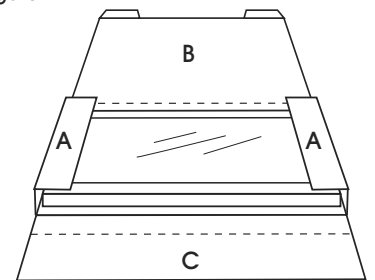

ULINES-3332, S-3333, S-3334
S-13355, S-15021, S-15022
S-20995**JUMBO WHITE
FOLD-OVER MAILER**1-800-295-5510
uline.com**ASSEMBLY**

Figure 1

Figure 2

Figure 3

Figure 4

Figure 5

Figure 6

Figure 7

1. Place product in center of mailer. (See Figure 1)
2. Fold A panels over product. (See Figures 1-2)
3. Fold B panel over A panels. (See Figures 3-4)
4. Fold C panel over B panel. (See Figures 5-6)
5. Seal B and C panels closed with tape. (See Figure 7)