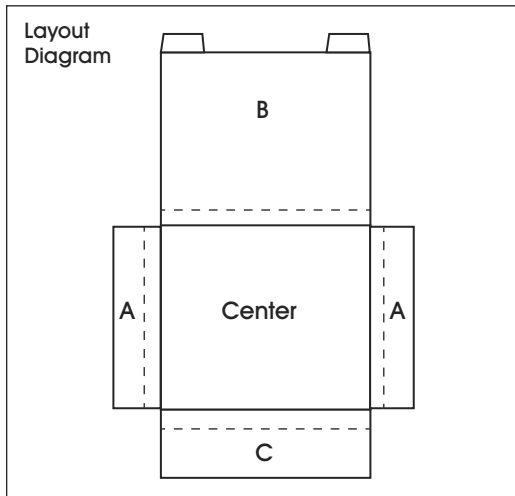

ULINES-3332, S-3333, S-3334
S-13355, S-15021, S-15022
S-20995**JUMBO WHITE
FOLD-OVER MAILER**1-800-295-5510
uline.com**ASSEMBLY**

Figure 1

Figure 2

Figure 3

Figure 4

Figure 5

Figure 6

Figure 7

1. Place product in center of mailer. (See Figure 1)
2. Fold A panels over product. (See Figures 1-2)
3. Fold B panel over A panels. (See Figures 3-4)
4. Fold C panel over B panel. (See Figures 5-6)
5. Seal B and C panels closed with tape. (See Figure 7)