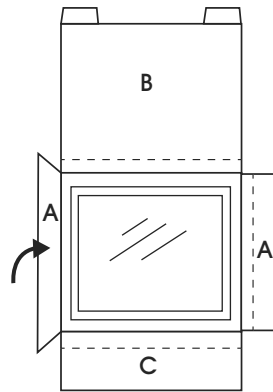

ULINES-3332, S-3333, S-3334
S-13355, S-15021, S-15022
S-20995**JUMBO WHITE
FOLD-OVER MAILER**1-800-295-5510
uline.com**ASSEMBLY**

Figure 1

Figure 2

Figure 3

Figure 4

Figure 5

Figure 6

Figure 7

1. Place product in center of mailer. (See Figure 1)
2. Fold A panels over product. (See Figures 1-2)
3. Fold B panel over A panels. (See Figures 3-4)
4. Fold C panel over B panel. (See Figures 5-6)
5. Seal B and C panels closed with tape. (See Figure 7)