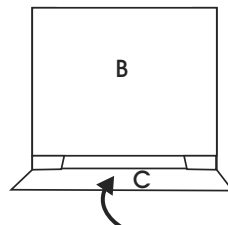

ULINES-3332, S-3333, S-3334
S-13355, S-15021, S-15022
S-20995**JUMBO WHITE
FOLD-OVER MAILER**1-800-295-5510
uline.com**ASSEMBLY**

Figure 1

Figure 2

Figure 3

Figure 4

Figure 5

Figure 6

Figure 7

1. Place product in center of mailer. (See Figure 1)
2. Fold A panels over product. (See Figures 1-2)
3. Fold B panel over A panels. (See Figures 3-4)
4. Fold C panel over B panel. (See Figures 5-6)
5. Seal B and C panels closed with tape. (See Figure 7)