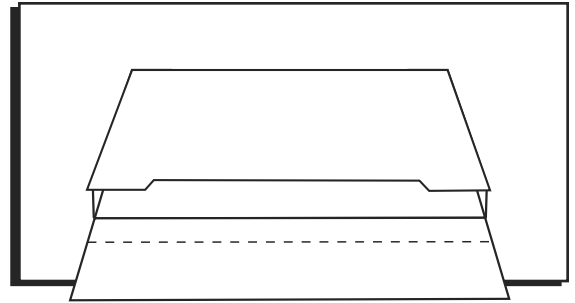

ULINES-3332, S-3333, S-3334
S-13355, S-15021, S-15022
S-20995**JUMBO WHITE
FOLD-OVER MAILER**1-800-295-5510
uline.com**ASSEMBLY**

Figure 1

Figure 2

Figure 3

Figure 4

Figure 5

Figure 6

Figure 7

1. Place product in center of mailer. (See Figure 1)
2. Fold A panels over product. (See Figures 1-2)
3. Fold B panel over A panels. (See Figures 3-4)
4. Fold C panel over B panel. (See Figures 5-6)
5. Seal B and C panels closed with tape. (See Figure 7)