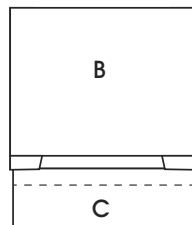

ULINES-3332, S-3333, S-3334
S-13355, S-15021, S-15022
S-20995**JUMBO WHITE
FOLD-OVER MAILER**1-800-295-5510
uline.com**ASSEMBLY**

Figure 1

Figure 2

Figure 3

Figure 4

Figure 5

Figure 6

Figure 7

1. Place product in center of mailer. (See Figure 1)
2. Fold A panels over product. (See Figures 1-2)
3. Fold B panel over A panels. (See Figures 3-4)
4. Fold C panel over B panel. (See Figures 5-6)
5. Seal B and C panels closed with tape. (See Figure 7)