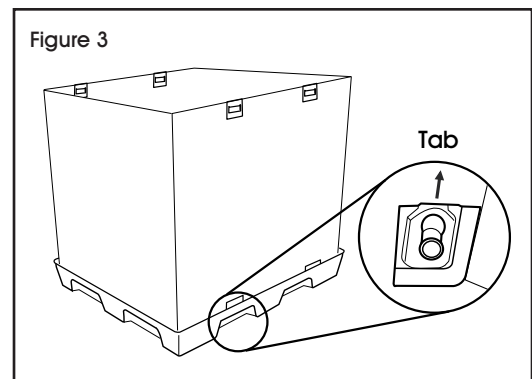

ULINE S-19003, S-20450

REUSABLE BULK CONTAINER

1-800-295-5510
uline.com

ASSEMBLY

1. Unfold corrugated sleeve. (See Figure 1)

2. Place sleeve into base. (See Figure 2)

3. Pull tabs on bottom of base forward to lock sleeve into base. (See Figure 3)

4. Place lid on top of sleeve. (See Figure 4)

5. To secure, slide all 4 clips on lid into locked position. (See Figure 5)

ULINE S-19003, S-20450

800-295-5510
uline.mx

**CONTENEDOR
REUTILIZABLE
CARGA A GRANEL**