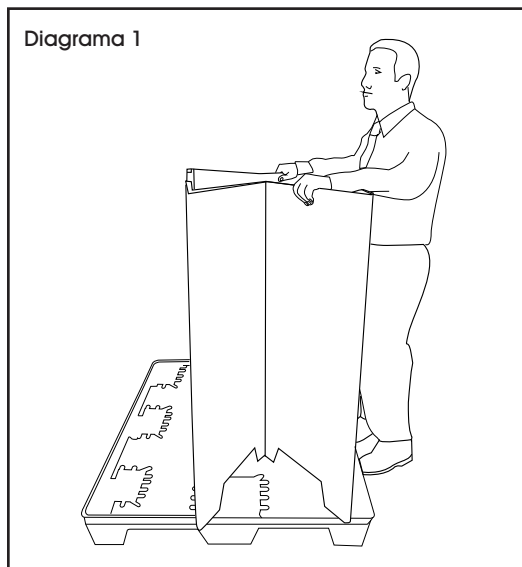

ULINE S-19003, S-20450

REUSABLE BULK CONTAINER

1-800-295-5510
uline.com

ASSEMBLY

1. Unfold corrugated sleeve. (See Figure 1)

2. Place sleeve into base. (See Figure 2)

3. Pull tabs on bottom of base forward to lock sleeve into base. (See Figure 3)

4. Place lid on top of sleeve. (See Figure 4)

5. To secure, slide all 4 clips on lid into locked position. (See Figure 5)

ULINE S-19003, S-20450

**CONTENEDOR
REUTILIZABLE
CARGA A GRANEL**

800-295-5510
uline.mx

ENSAMBLE

1. Despliegue la funda de cartón. (Vea Diagrama 1)

2. Coloque la funda dentro de la base. (Vea Diagrama 2)

3. Estire de las pestañas ubicadas en el fondo de la base para fijar la funda a la base. (Vea Diagrama 3)