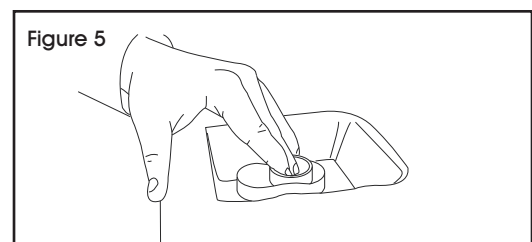

ULINE S-19003, S-20450

REUSABLE BULK CONTAINER

1-800-295-5510
uline.com

ASSEMBLY

1. Unfold corrugated sleeve. (See Figure 1)

2. Place sleeve into base. (See Figure 2)

3. Pull tabs on bottom of base forward to lock sleeve into base. (See Figure 3)

4. Place lid on top of sleeve. (See Figure 4)

5. To secure, slide all 4 clips on lid into locked position. (See Figure 5)

ULINE S-19003, S-20450

**CONTENEDOR
REUTILIZABLE
CARGA A GRANEL**

800-295-5510
uline.mx