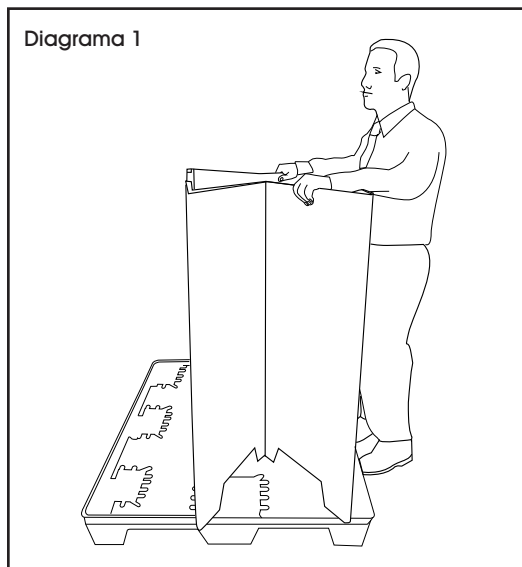

ULINE S-19003, S-20450

REUSABLE BULK CONTAINER

1-800-295-5510
uline.com

ASSEMBLY

1. Unfold corrugated sleeve. (See Figure 1)

2. Place sleeve into base. (See Figure 2)

3. Pull tabs on bottom of base forward to lock sleeve into base. (See Figure 3)

4. Place lid on top of sleeve. (See Figure 4)

5. To secure, slide all 4 clips on lid into locked position. (See Figure 5)

ULINE S-19003, S-20450

800-295-5510
uline.mx

**CONTENEDOR
REUTILIZABLE
CARGA A GRANEL**

ENSAMBLE

1. Despliegue la funda de cartón. (Vea Diagrama 1)

2. Coloque la funda dentro de la base. (Vea Diagrama 2)

3. Estire de las pestañas ubicadas en el fondo de la base para fijar la funda a la base. (Vea Diagrama 3)