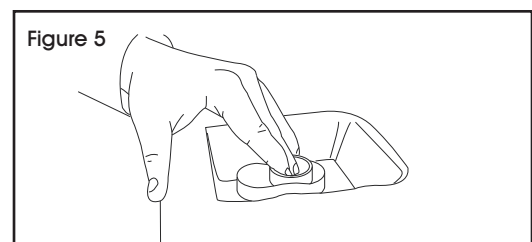

ULINE S-19003, S-20450

REUSABLE BULK CONTAINER

1-800-295-5510
uline.com

ASSEMBLY

1. Unfold corrugated sleeve. (See Figure 1)

2. Place sleeve into base. (See Figure 2)

3. Pull tabs on bottom of base forward to lock sleeve into base. (See Figure 3)

4. Place lid on top of sleeve. (See Figure 4)

5. To secure, slide all 4 clips on lid into locked position. (See Figure 5)

ULINE S-19003, S-20450

800-295-5510
uline.mx

**CONTENEDOR
REUTILIZABLE
CARGA A GRANEL**