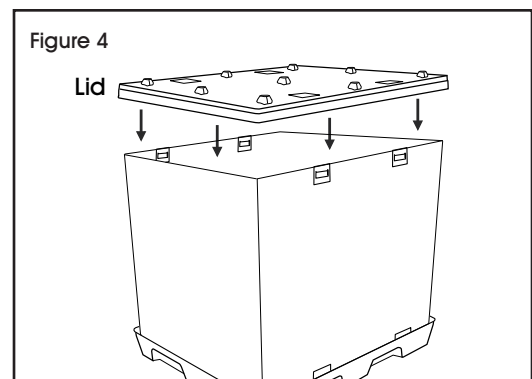

ULINE S-19003, S-20450

REUSABLE BULK CONTAINER

1-800-295-5510
uline.com

ASSEMBLY

1. Unfold corrugated sleeve. (See Figure 1)

2. Place sleeve into base. (See Figure 2)

3. Pull tabs on bottom of base forward to lock sleeve into base. (See Figure 3)

4. Place lid on top of sleeve. (See Figure 4)

5. To secure, slide all 4 clips on lid into locked position. (See Figure 5)

ULINE S-19003, S-20450

800-295-5510
uline.mx

**CONTENEDOR
REUTILIZABLE
CARGA A GRANEL**