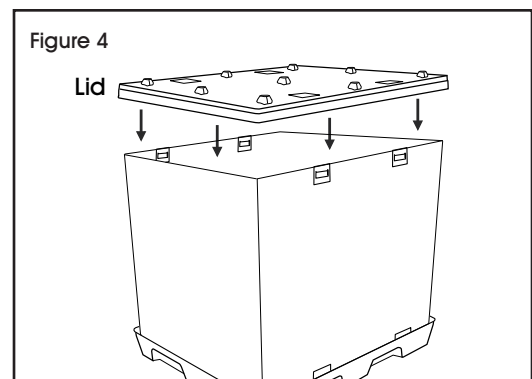

ULINE S-19003, S-20450

REUSABLE BULK CONTAINER

1-800-295-5510
uline.com

ASSEMBLY

1. Unfold corrugated sleeve. (See Figure 1)

2. Place sleeve into base. (See Figure 2)

3. Pull tabs on bottom of base forward to lock sleeve into base. (See Figure 3)

4. Place lid on top of sleeve. (See Figure 4)

5. To secure, slide all 4 clips on lid into locked position. (See Figure 5)

ULINE S-19003, S-20450

**CONTENEDOR
REUTILIZABLE
CARGA A GRANEL**

800-295-5510
uline.mx