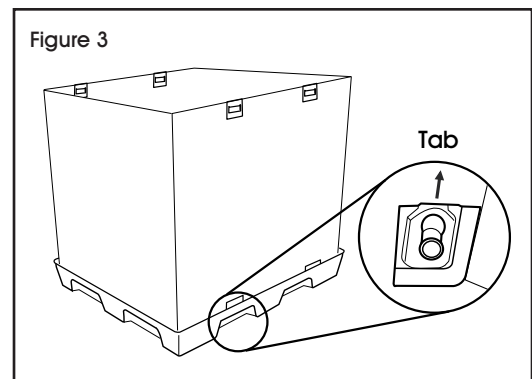

ULINE S-19003, S-20450

REUSABLE BULK CONTAINER

1-800-295-5510
uline.com

ASSEMBLY

1. Unfold corrugated sleeve. (See Figure 1)

2. Place sleeve into base. (See Figure 2)

3. Pull tabs on bottom of base forward to lock sleeve into base. (See Figure 3)

4. Place lid on top of sleeve. (See Figure 4)

5. To secure, slide all 4 clips on lid into locked position. (See Figure 5)

ULINE S-19003, S-20450

**CONTENEDOR
REUTILIZABLE
CARGA A GRANEL**

800-295-5510
uline.mx