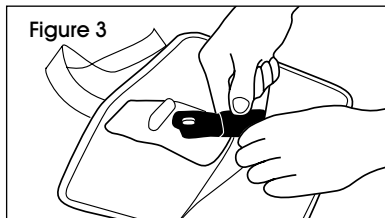

ULINE H-3443 HANDLE-OFF BALL VALVE LOCKOUT

1-800-295-5510
uline.com

ASSEMBLY

1. Close valve. (See Figure 1)

2. Remove handle. (See Figure 2)

3. Place handle in zippered pouch. (See Figure 3)

4. Apply lockout on valve:

- Wrap strap around valve and thread strap through locking mechanism. (See Figure 4a)

- Thread zipper tie through both zipper tabs and place end in pocket in locking mechanism. (See Figure 4b)

- Close the locking mechanism and apply padlock. (See Figure 4c)