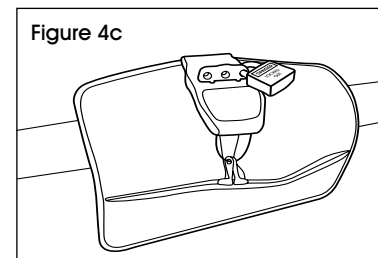

ULINE H-3443 HANDLE-OFF BALL VALVE LOCKOUT

1-800-295-5510
uline.com

ASSEMBLY

1. Close valve. (See Figure 1)

2. Remove handle. (See Figure 2)

3. Place handle in zippered pouch. (See Figure 3)

4. Apply lockout on valve:

- Wrap strap around valve and thread strap through locking mechanism. (See Figure 4a)

- Thread zipper tie through both zipper tabs and place end in pocket in locking mechanism. (See Figure 4b)

- Close the locking mechanism and apply padlock. (See Figure 4c)