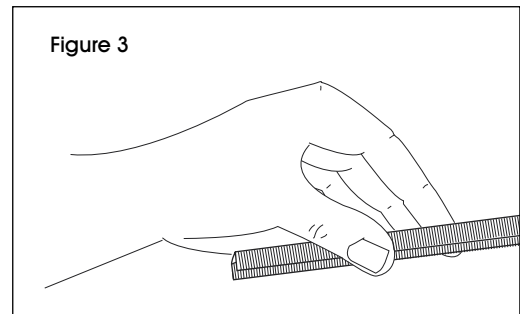

## LOADING

1. Push latch lever button forward to disengage magazine. (See Figure 1)

2. Swing magazine open. Pusher will retract as magazine is opened. (See Figure 2)

3. Load with one full strip of S-1481 staples. (See Figure 3)

4. Close magazine. (See Figure 4)

**ULINE** H-2018

**MARTILLO  
ENGRAPADOR  
DE USO PESADO**

800-295-5510

uline.mx

**GRAPAS COMPATIBLES**

3/8"  
S-1481

**CÓMO CARGAR**