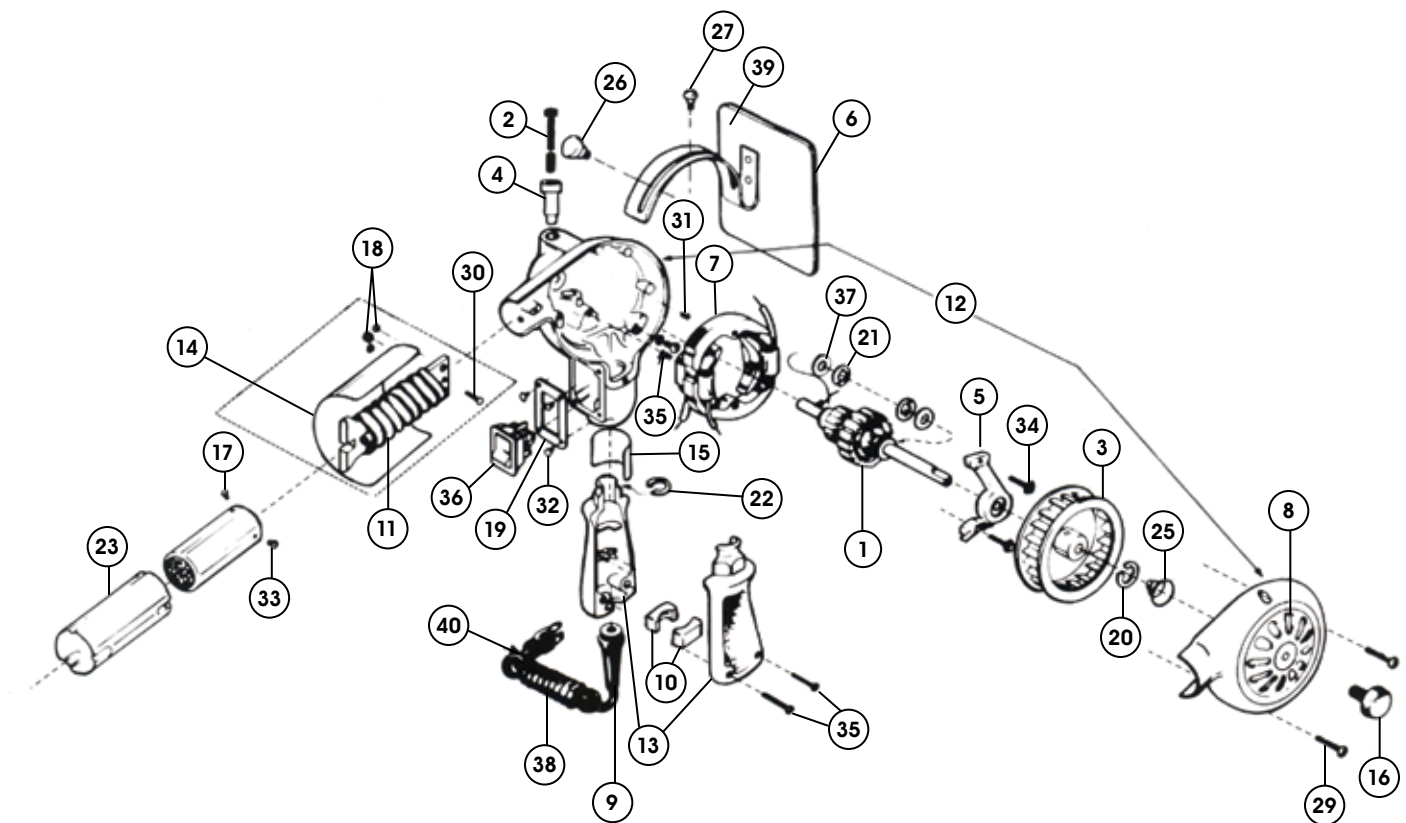

ULINE H-491
DELUXE HEAT GUN

1-800-295-5510
 uline.com

#	DESCRIPTION	QTY.	ULINE PART NO.	MFG. PART NO.
1	Armature, With Retaining Rings, 120V	1	-----	ARM-542
2	Brush, Spring & Cap (Kit Of 2)	1	H-491-35257	35257
3	Blower Wheel	1	-----	BLW-001
4	Brush Holder, 120V (Kit Of 2)	1	-----	BRH-040K
5	Upper Bearing Bracket	1	-----	BRY-141
6	Heat Gun Stand Assembly	1	H-491-STAND	BSY-005
7	Field, 120V	1	H-491-FLD451	FLD-451
8	Shutter Guard	1	-----	GRD-007

#	DESCRIPTION	QTY.	ULINE PART NO.	MFG. PART NO.
9	Cable Guard, 120V	1	-----	GRT-044
10	Cord Grip Insert, 120V (Pair)	1	-----	GRT-045
11	Element (HG-501A)	1	H-491EK	HAS-011K
12	Housing And Cover Set	1	-----	HCA-001
13	Handle	1	-----	HDE-013
14	Mica	1	H-491-MICA	INN-032
15	Barrier	1	-----	INN-101
16	Knob	1	H-491-KNOB	KNB-003
17	Nozzle Assembly With Screen	1	-----	NAS-006
18	Nut, Element (Kit Of 2)	1	-----	NUT-017K
19	Switch Plate	1	-----	PLT-281
20	Snap Ring	1	-----	RIN-017
21	Retaining Ring (Kit Of 2)	1	-----	RIN-026K
22	Ring	1	-----	RIN-032
23	Nozzle Shield	1	-----	SHL-004
24	Washer, Rubber Mounting	1	-----	SPA-025
25	Spring	1	-----	SPG-029
26	Screw, Clamp	1	-----	SRW-141
27	Screw, Shoulder	1	-----	SRW-321
28	Screw, Handle (Kit Of 2)	1	-----	SRW-344K
29	Screw, Housing	1	-----	SRW-345
30	Screw, Element Mounting	1	-----	SRW-346
31	Screw, Brush Holder (Kit Of 2)	1	-----	SRW-347K
32	Screw, Switch Plate (Kit Of 4)	1	-----	SRW-348K
33	Screw, Nozzle (Kit Of 3)	1	-----	SRW-349K
34	Screw, Bearing Bracket (Kit Of 2)	1	-----	SRW-350K
35	Ground Screw And Lockwasher Kit	1	-----	SRW-351K
36	Snap-In Rocker Switch	1	-----	SWH-019
37	Washer (Kit Of 2)	1	-----	WHR-003KA
38	Cord	1	-----	51211
39	Warning Label	1	-----	51411
40	Cord Warning Label	1	-----	51502