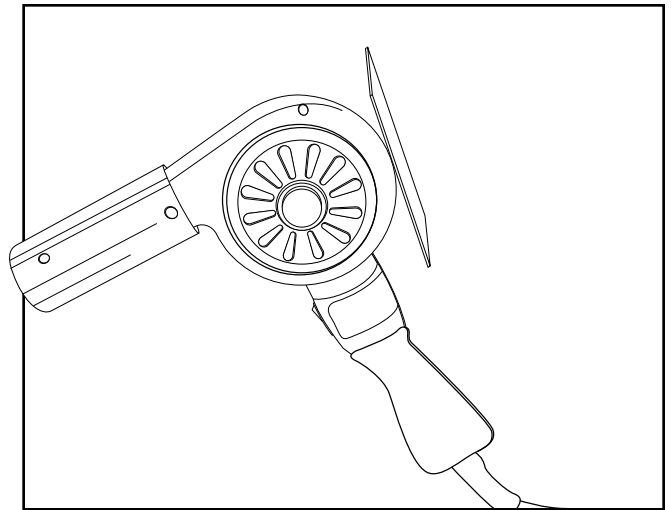

ULINE H-491
DELUXE HEAT GUN

1-800-295-5510
 uline.com

#	DESCRIPTION	QTY.	ULINE PART NO.	MFG. PART NO.
1	Armature, With Retaining Rings, 120V	1	-----	ARM-542
2	Brush, Spring & Cap (Kit Of 2)	1	H-491-35257	35257
3	Blower Wheel	1	-----	BLW-001
4	Brush Holder, 120V (Kit Of 2)	1	-----	BRH-040K
5	Upper Bearing Bracket	1	-----	BRY-141
6	Heat Gun Stand Assembly	1	H-491-STAND	BSY-005
7	Field, 120V	1	H-491-FLD451	FLD-451
8	Shutter Guard	1	-----	GRD-007

#	DESCRIPTION	QTY.	ULINE PART NO.	MFG. PART NO.
9	Cable Guard, 120V	1	-----	GRT-044
10	Cord Grip Insert, 120V (Pair)	1	-----	GRT-045
11	Element (HG-501A)	1	H-491EK	HAS-011K
12	Housing And Cover Set	1	-----	HCA-001
13	Handle	1	-----	HDE-013
14	Mica	1	H-491-MICA	INN-032
15	Barrier	1	-----	INN-101
16	Knob	1	H-491-KNOB	KNB-003
17	Nozzle Assembly With Screen	1	-----	NAS-006
18	Nut, Element (Kit Of 2)	1	-----	NUT-017K
19	Switch Plate	1	-----	PLT-281
20	Snap Ring	1	-----	RIN-017
21	Retaining Ring (Kit Of 2)	1	-----	RIN-026K
22	Ring	1	-----	RIN-032
23	Nozzle Shield	1	-----	SHL-004
24	Washer, Rubber Mounting	1	-----	SPA-025
25	Spring	1	-----	SPG-029
26	Screw, Clamp	1	-----	SRW-141
27	Screw, Shoulder	1	-----	SRW-321
28	Screw, Handle (Kit Of 2)	1	-----	SRW-344K
29	Screw, Housing	1	-----	SRW-345
30	Screw, Element Mounting	1	-----	SRW-346
31	Screw, Brush Holder (Kit Of 2)	1	-----	SRW-347K
32	Screw, Switch Plate (Kit Of 4)	1	-----	SRW-348K
33	Screw, Nozzle (Kit Of 3)	1	-----	SRW-349K
34	Screw, Bearing Bracket (Kit Of 2)	1	-----	SRW-350K
35	Ground Screw And Lockwasher Kit	1	-----	SRW-351K
36	Snap-In Rocker Switch	1	-----	SWH-019
37	Washer (Kit Of 2)	1	-----	WHR-003KA
38	Cord	1	-----	51211
39	Warning Label	1	-----	51411
40	Cord Warning Label	1	-----	51502