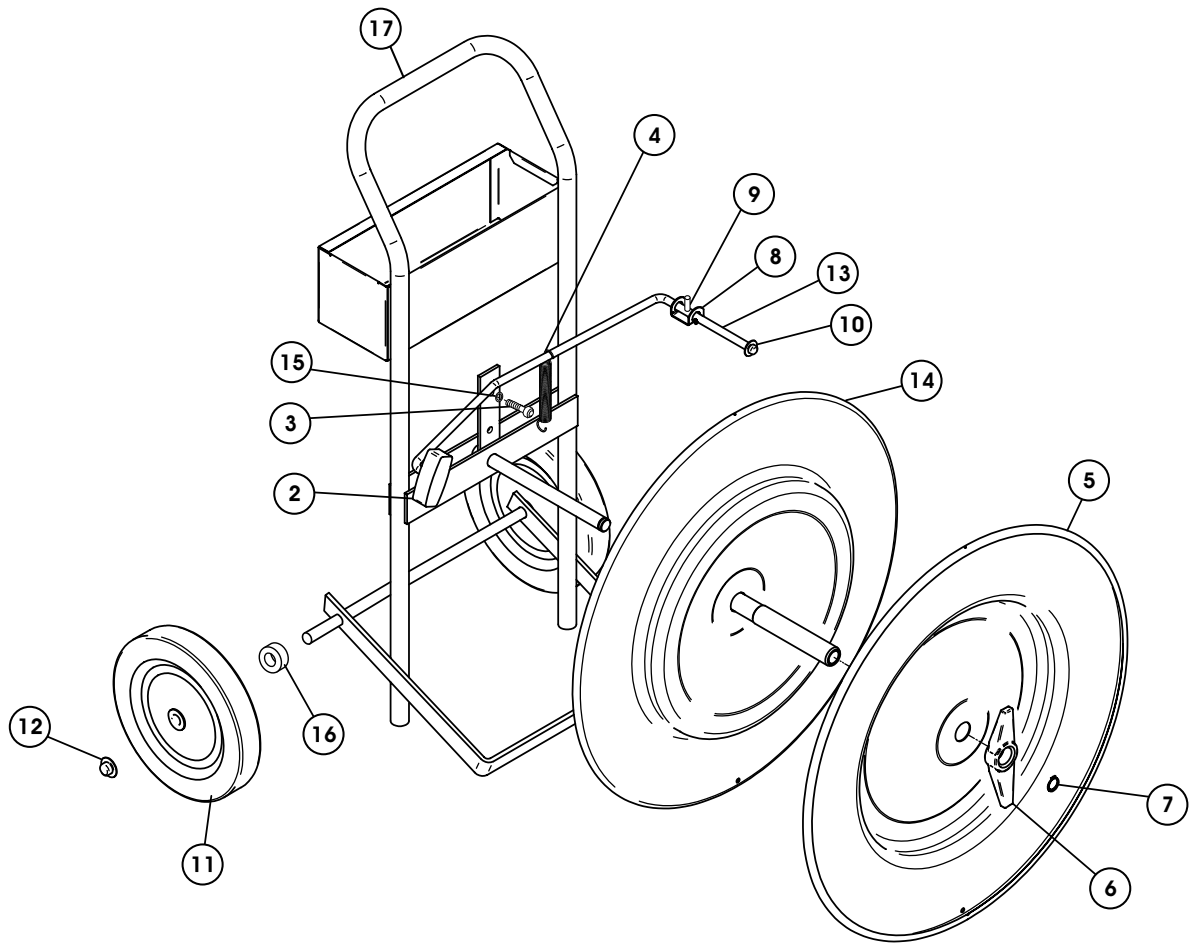

**ULINE** H-39  
**STRAPPING CART**

1-800-295-5510  
uline.com

#	DESCRIPTION	QTY.	ULINE PART NO.	MFG. PART NO.
1	Frame Weldment	1	-----	M5200-001
2	Brake Pad	1	H-39-BRAKE	M5200-002
3	Locknut	2	H-39-LOCKNUT	M5200-003
4	Front Spring	1	H-39S	M5200-004
5	Front Disc	1	H-39-14	M5200-005
6	Wing Nut	1	H-39-WINGNUT	M5200-006
7	Retaining Ring	1	H-39-1	M5200-007
8	Strap Guide	1	H-39-13	M5200-008
9	Spring	1	H-39-SCSPRNG	M5200-009
10	Strap Clip Washer	1	H-39-20	M5200-010
11	Wheel	2	H-39WH	M5200-011
12	Palnut	2	H-39-PALNUT	M5200-012
13	Brake Arm Assy. (Includes Items 2,4,8,9,10)	1	H-39B	M5200-013
14	Back Disc Weldment	1	H-39-REELWHL	M5200-014
15	Washer	1	H-39-15	M5200-015
16	Wheel Spacer	2	H-39-WHLSPCR	M5200-016
17	Grip	1	-----	M5200-017