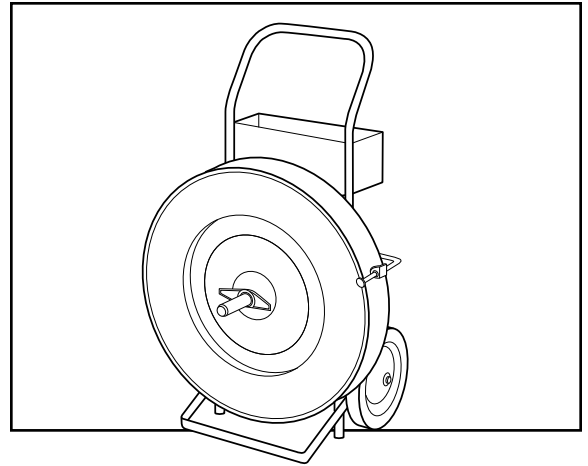

**ULINE** H-39  
**STRAPPING CART**

1-800-295-5510  
uline.com

#	DESCRIPTION	QTY.	ULINE PART NO.	MFG. PART NO.
1	Frame Weldment	1	-----	M5200-001
2	Brake Pad	1	H-39-BRAKE	M5200-002
3	Locknut	2	H-39-LOCKNUT	M5200-003
4	Front Spring	1	H-39S	M5200-004
5	Front Disc	1	H-39-14	M5200-005
6	Wing Nut	1	H-39-WINGNUT	M5200-006
7	Retaining Ring	1	H-39-1	M5200-007
8	Strap Guide	1	H-39-13	M5200-008
9	Spring	1	H-39-SCSPRNG	M5200-009
10	Strap Clip Washer	1	H-39-20	M5200-010
11	Wheel	2	H-39WH	M5200-011
12	Palnut	2	H-39-PALNUT	M5200-012
13	Brake Arm Assy. (Includes Items 2,4,8,9,10)	1	H-39B	M5200-013
14	Back Disc Weldment	1	H-39-REELWHL	M5200-014
15	Washer	1	H-39-15	M5200-015
16	Wheel Spacer	2	H-39-WHLSPCR	M5200-016
17	Grip	1	-----	M5200-017