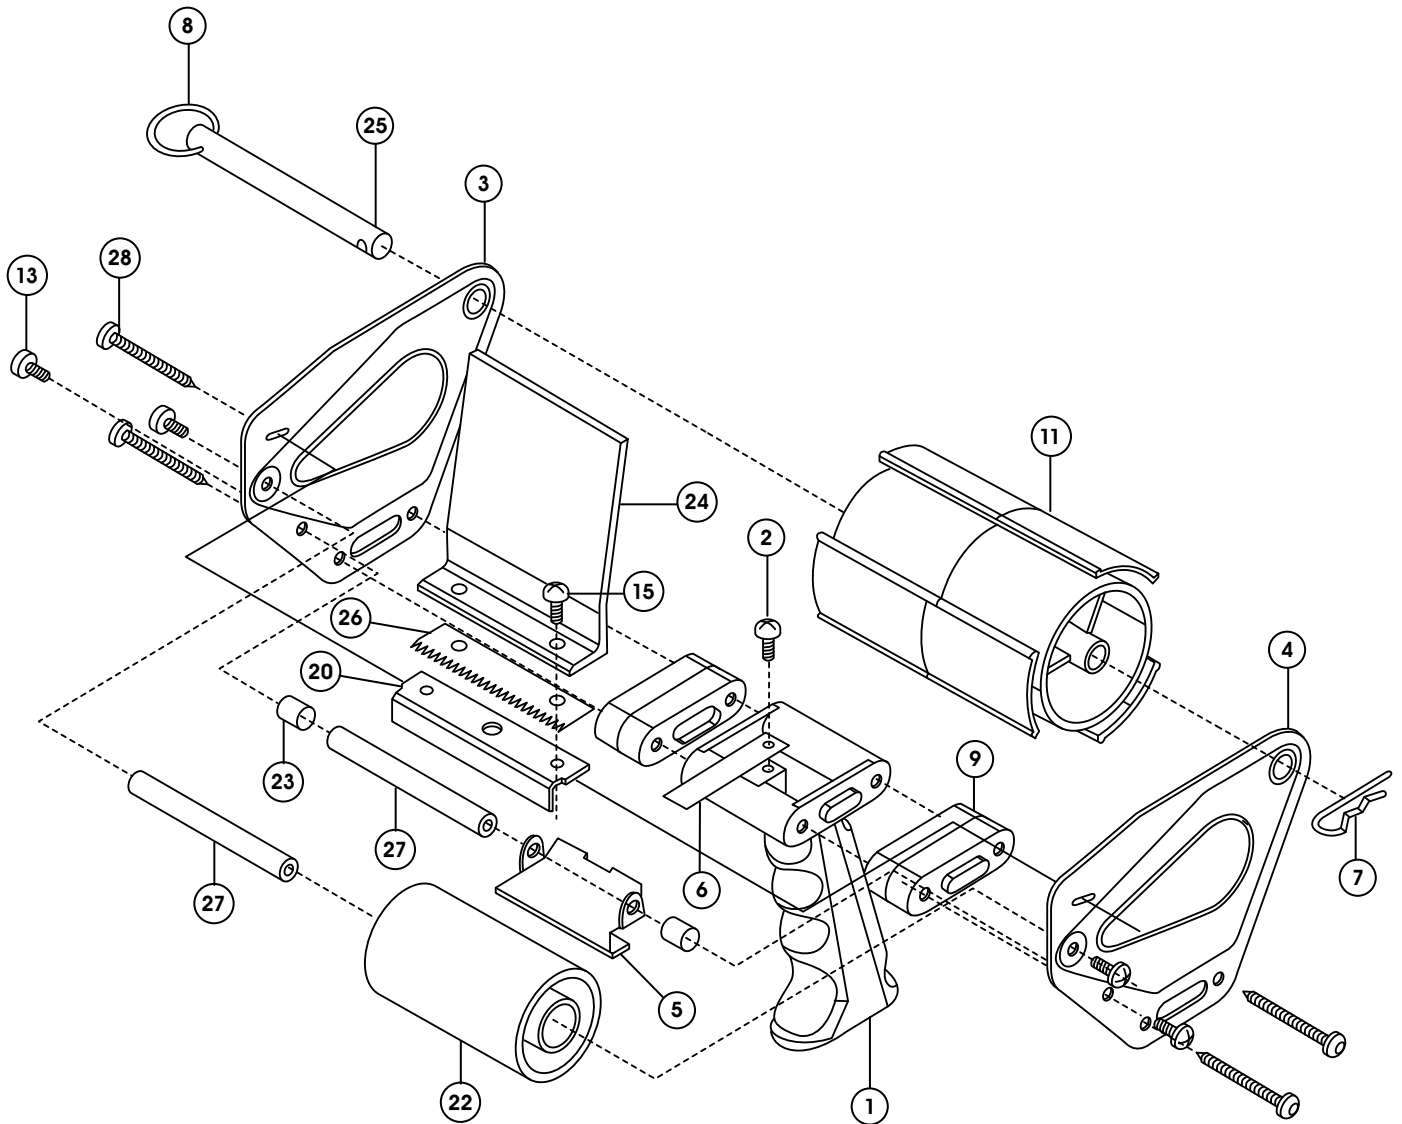

ULINE H-165
4" TOP LOADER
TAPE DISPENSER

1-800-295-5510
uline.com

ULINE H-165
4" TOP LOADER
TAPE DISPENSER

1-800-295-5510
 uline.com

#	DESCRIPTION	QTY.	ULINE PART NO.	MFG. PART NO.
1	HANDLE	1	-----	210309
2	SCREW	1	-----	210334
3	LEFT METAL PLATE	1	-----	330201
4	RIGHT METAL PLATE	1		330202
5	METAL GATE	1	-----	330203
6	STEEL SPRING	1	-----	220205
7	CLIP	1	-----	330209
8	RING	1	-----	330210
9	PLASTIC PARTS	4	-----	330211
11	4" CORE	1	H-165C	3302130 AND 3302131
13	SCREW FOR PLATE	4	-----	330217
15	SCREW FOR WIPE DOWN BLADE	2	-----	330219
20	BLADE HOLDER	1	-----	440102
22	RUBBER ROLLER	1	-----	-----
23	GATE CAP	2	-----	440106
24	WIPE DOWN BLADE	1	H-165WB	440103
25	TUBE WITH TWO HOLES	1	-----	440107
26	BLADE	1	H-165B	440101
27	TUBE	2	-----	440109
28	SCREW	4	-----	440110