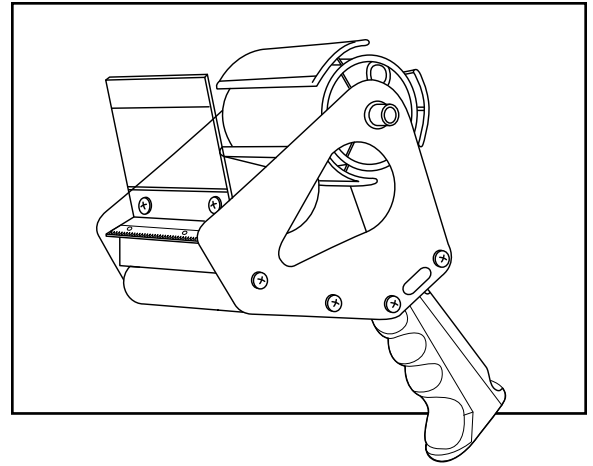

ULINE H-165
4" TOP LOADER
TAPE DISPENSER

1-800-295-5510
uline.com

ULINE H-165
4" TOP LOADER
TAPE DISPENSER

1-800-295-5510
 uline.com

#	DESCRIPTION	QTY.	ULINE PART NO.	MFG. PART NO.
1	HANDLE	1	-----	210309
2	SCREW	1	-----	210334
3	LEFT METAL PLATE	1	-----	330201
4	RIGHT METAL PLATE	1		330202
5	METAL GATE	1	-----	330203
6	STEEL SPRING	1	-----	220205
7	CLIP	1	-----	330209
8	RING	1	-----	330210
9	PLASTIC PARTS	4	-----	330211
11	4" CORE	1	H-165C	3302130 AND 3302131
13	SCREW FOR PLATE	4	-----	330217
15	SCREW FOR WIPE DOWN BLADE	2	-----	330219
20	BLADE HOLDER	1	-----	440102
22	RUBBER ROLLER	1	-----	-----
23	GATE CAP	2	-----	440106
24	WIPE DOWN BLADE	1	H-165WB	440103
25	TUBE WITH TWO HOLES	1	-----	440107
26	BLADE	1	H-165B	440101
27	TUBE	2	-----	440109
28	SCREW	4	-----	440110