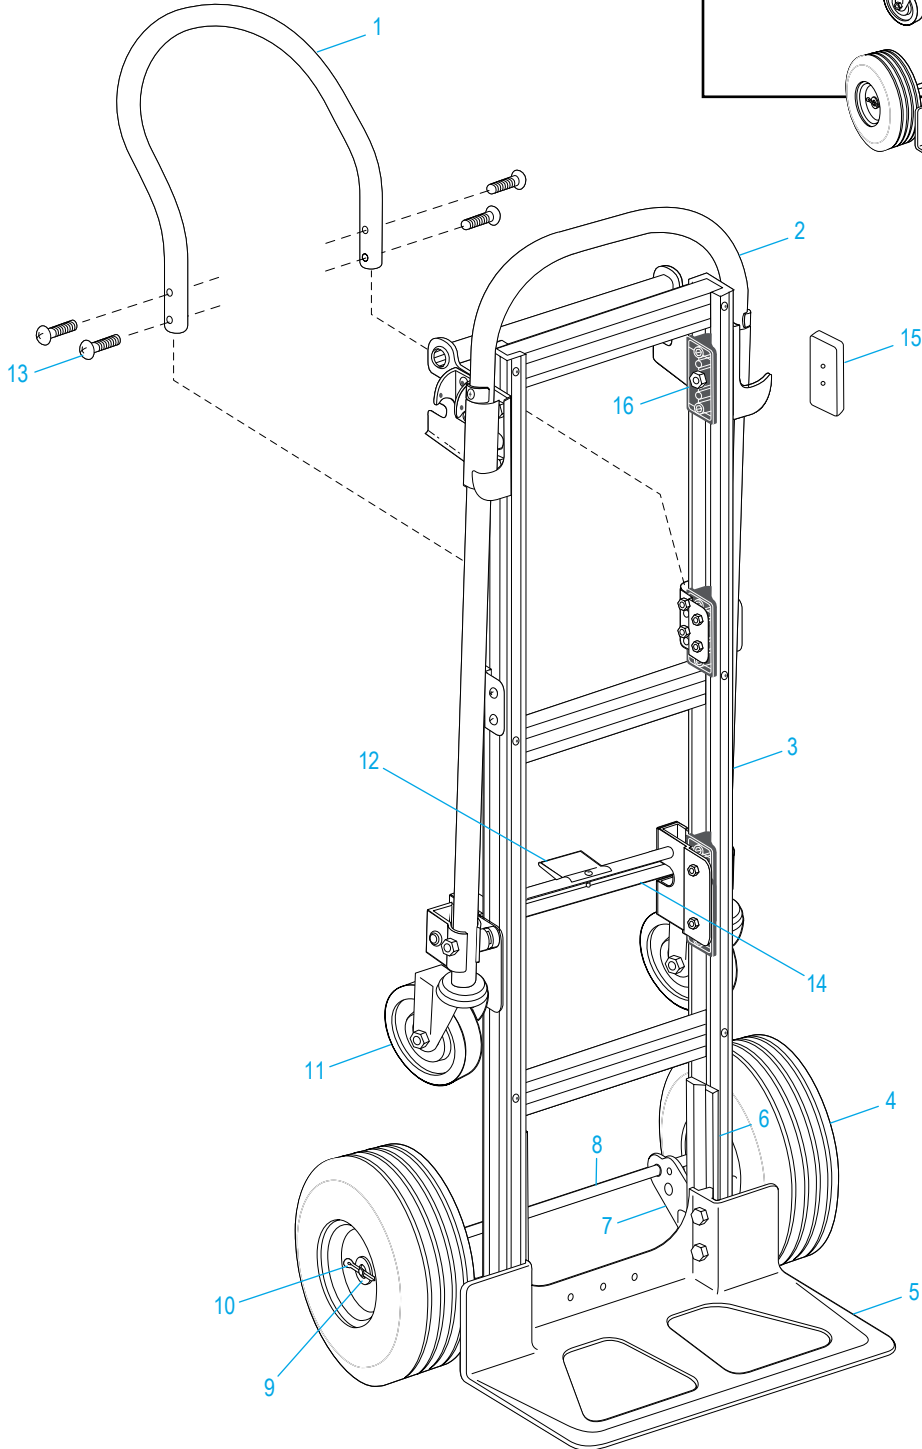

**ULINE** H-1006, H-1382  
**MAGLINER® CONVERTIBLE  
ALUMINUM HAND TRUCK**

1-800-295-5510  
uline.com

**ULINE** H-1006, H-1382  
**MAGLINER® CONVERTIBLE  
ALUMINUM HAND TRUCK**

1-800-295-5510  
uline.com

#	DESCRIPTION	QTY.	ULINE PART NO.	MFG. PART NO.
1	Lower Handle	1	-----	-----
2	Handle	1	-----	-----
3	Frame	2	-----	-----
4	Pneumatic Wheel For H-1382	2	H-1006-WHEEL	-----
4	Solid Rubber Wheel For H-1006	2	H-1006-1025	-----
5	Nose Plate	1	H-1006-NOSE	300201
6	Inside Reinforcement (Part Of A Kit)	2	H-1006-HRDWR	301040
7	Right And Left Axle Support (Part Of A Kit)	2	H-1006-HRDWR	301040
8	Axle (Part Of A Kit)	1	H-1006-HRDWR	301040
9	Washer (Part Of A Kit)	4	H-1006-HRDWR	301040
10	Cotter Pin (Part Of A Kit)	2	H-1006-HRDWR	301040
11	Swivel Caster	2	H-1006CASTER	131020
12	Handle Latch And Lock Assembly	1	H-1382-L&L	302016
13	Bolt And Nut (Part Of A Kit)	8	H-1006-HRDWR	301040
14	Spreader Rod And Bracket Assembly	1	H-1382-SPRDR	301058
15	Plastic Filler Block	1	H-1006-FILLR	302137
16	Frame Spacer	1	H-1006-SPACE	302090