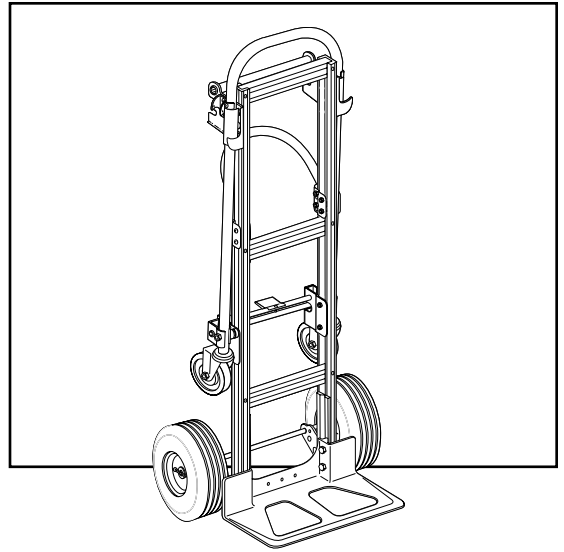

**ULINE** H-1006, H-1382  
**MAGLINER® CONVERTIBLE  
ALUMINUM HAND TRUCK**

1-800-295-5510  
uline.com

**ULINE** H-1006, H-1382  
**MAGLINER® CONVERTIBLE  
ALUMINUM HAND TRUCK**

1-800-295-5510  
uline.com

#	DESCRIPTION	QTY.	ULINE PART NO.	MFG. PART NO.
1	Lower Handle	1	-----	-----
2	Handle	1	-----	-----
3	Frame	2	-----	-----
4	Pneumatic Wheel For H-1382	2	H-1006-WHEEL	-----
4	Solid Rubber Wheel For H-1006	2	H-1006-1025	-----
5	Nose Plate	1	H-1006-NOSE	300201
6	Inside Reinforcement (Part Of A Kit)	2	H-1006-HRDWR	301040
7	Right And Left Axle Support (Part Of A Kit)	2	H-1006-HRDWR	301040
8	Axle (Part Of A Kit)	1	H-1006-HRDWR	301040
9	Washer (Part Of A Kit)	4	H-1006-HRDWR	301040
10	Cotter Pin (Part Of A Kit)	2	H-1006-HRDWR	301040
11	Swivel Caster	2	H-1006CASTER	131020
12	Handle Latch And Lock Assembly	1	H-1382-L&L	302016
13	Bolt And Nut (Part Of A Kit)	8	H-1006-HRDWR	301040
14	Spreader Rod And Bracket Assembly	1	H-1382-SPRDR	301058
15	Plastic Filler Block	1	H-1006-FILLR	302137
16	Frame Spacer	1	H-1006-SPACE	302090