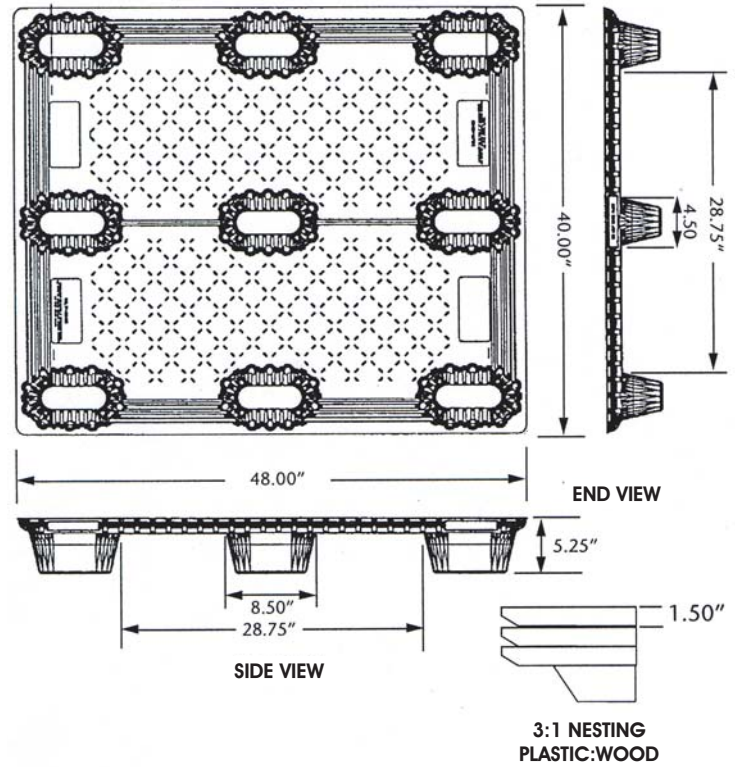

# PLASTIC PALLET H-990

## SPECIFICATIONS CHART

MODEL #	DIMENSIONS		HEIGHT			NESTED TRAILER		WEIGHT CAPACITY		WEIGHT
	L	W	FORK	OVERALL	NESTING	48	53	FLOOR	FORK	
H-990	48.00"	40.00"	3.75"	5.25"	1.50"	1,680	1,800	3,500 lbs.	1,200 lbs.	14 lbs.