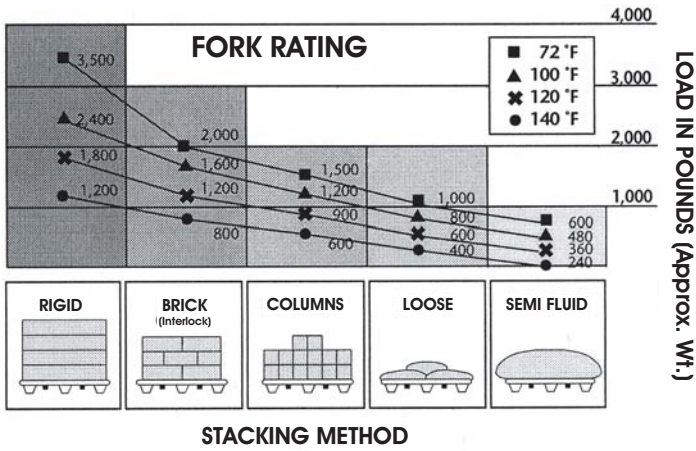

## PRODUCT DIAGRAMS

Fork rating differs with stacking method and facility's temperature. Please, note this change as it relates to your application.

## SPECIFICATIONS CHART

MODEL #	DIMENSIONS		HEIGHT			NESTED TRAILER		WEIGHT CAPACITY		WEIGHT
	L	W	FORK	OVERALL	NESTING	48	53	FLOOR	FORK	
H-990	48.00"	40.00"	3.75"	5.25"	1.50"	1,680	1,800	3,500 lbs.	1,200 lbs.	14 lbs.