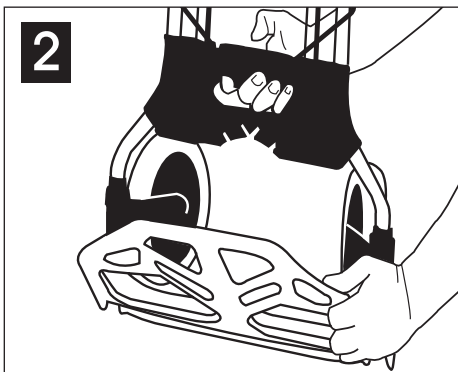

ULINE FOLDING HAND TRUCK H-1787

PRODUCT INSTRUCTIONS

1 Position the hand truck as shown.

2 By pulling down on noseplate, both wheels will automatically extend out.

3 To extend handle press top button and pull up handle.

Now ready for use. The wheels will not fold in when noseplate is under load. Use bungee cord to secure cargo.

ULINE CHICAGO • ATLANTA • DALLAS • LOS ANGELES • MINNEAPOLIS • NYC/PHILA

1-800-295-5510

uline.com