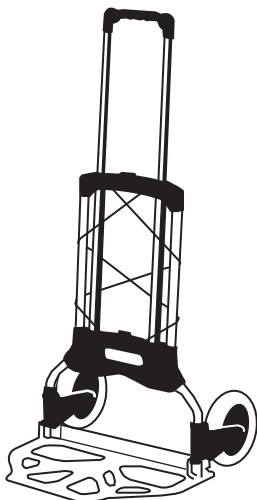

ULINE FOLDING HAND TRUCK H-1787

PRODUCT INSTRUCTIONS

1 Position the hand truck as shown.

2 By pulling down on noseplate, both wheels will automatically extend out.

3 To extend handle press top button and pull up handle.

Now ready for use. The wheels will not fold in when noseplate is under load. Use bungee cord to secure cargo.

ULINE CHICAGO • ATLANTA • DALLAS • LOS ANGELES • MINNEAPOLIS • NYC/PHILA

1-800-295-5510

uline.com