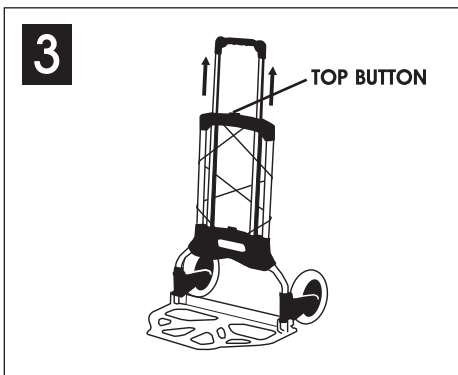

ULINE FOLDING HAND TRUCK H-1787

PRODUCT INSTRUCTIONS

1 Position the hand truck as shown.

2 By pulling down on noseplate, both wheels will automatically extend out.

3 To extend handle press top button and pull up handle.

Now ready for use. The wheels will not fold in when noseplate is under load. Use bungee cord to secure cargo.

ULINE CHICAGO • ATLANTA • DALLAS • LOS ANGELES • MINNEAPOLIS • NYC/PHILA

1-800-295-5510

uline.com