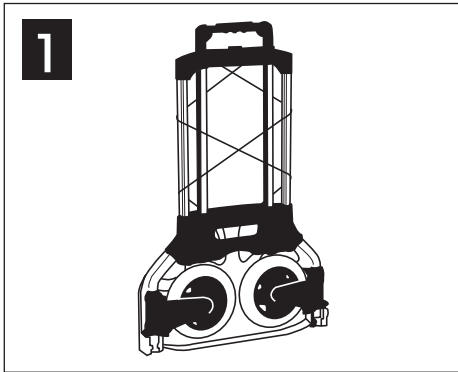

ULINE FOLDING HAND TRUCK H-1787

PRODUCT INSTRUCTIONS

1 Position the hand truck as shown.

2 By pulling down on noseplate, both wheels will automatically extend out.

3 To extend handle press top button and pull up handle.

Now ready for use. The wheels will not fold in when noseplate is under load. Use bungee cord to secure cargo.

ULINE CHICAGO • ATLANTA • DALLAS • LOS ANGELES • MINNEAPOLIS • NYC/PHILA

1-800-295-5510

uline.com