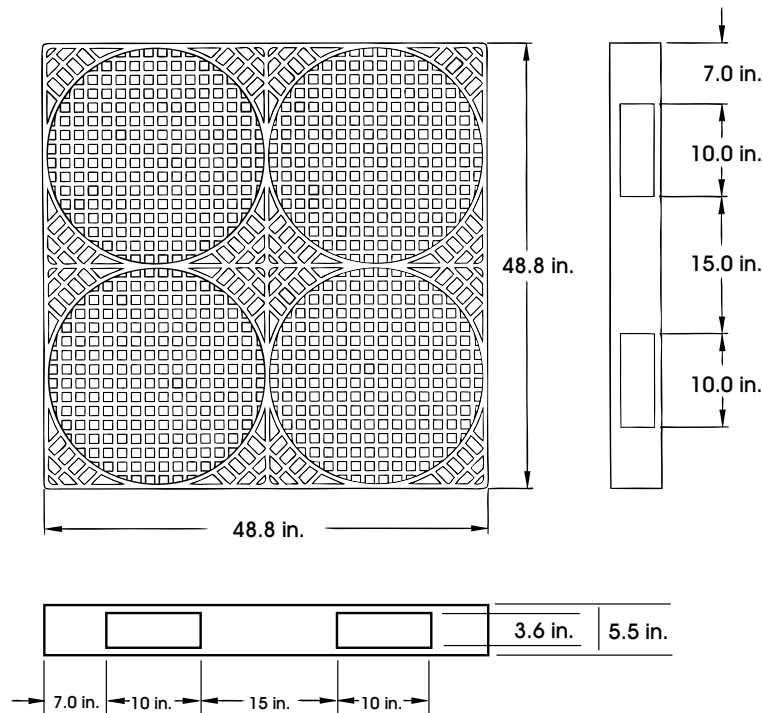

ULINE**HEAVY DUTY
DRUM PALLET
H-1729****PRODUCT DIMENSIONS****SPECIFICATIONS CHART**

MODEL #	DIMENSIONS		HEIGHT		TRUCKLOAD QTY.		CAPACITY		WEIGHT
	L	W	FORK	OVERALL	48'	53'	FLOOR	FORK	
H-1729	48.8"	48.8"	3.6"	5.5"	418	494	30,000 lbs.	4,000 lbs.	57 lbs.