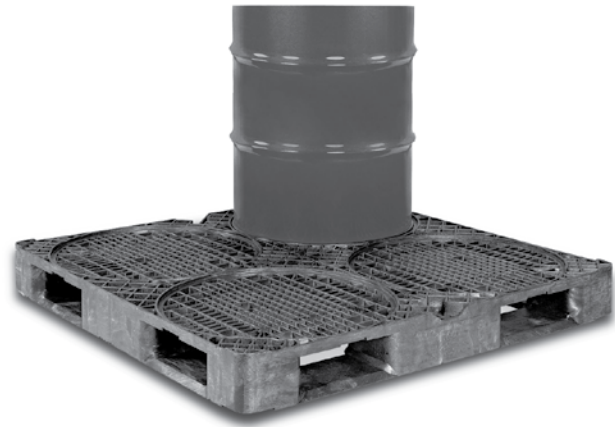

ULINE**HEAVY DUTY
DRUM PALLET
H-1729****PRODUCT DIMENSIONS****SPECIFICATIONS CHART**

MODEL #	DIMENSIONS		HEIGHT		TRUCKLOAD QTY.		CAPACITY		WEIGHT
	L	W	FORK	OVERALL	48'	53'	FLOOR	FORK	
H-1729	48.8"	48.8"	3.6"	5.5"	418	494	30,000 lbs.	4,000 lbs.	57 lbs.