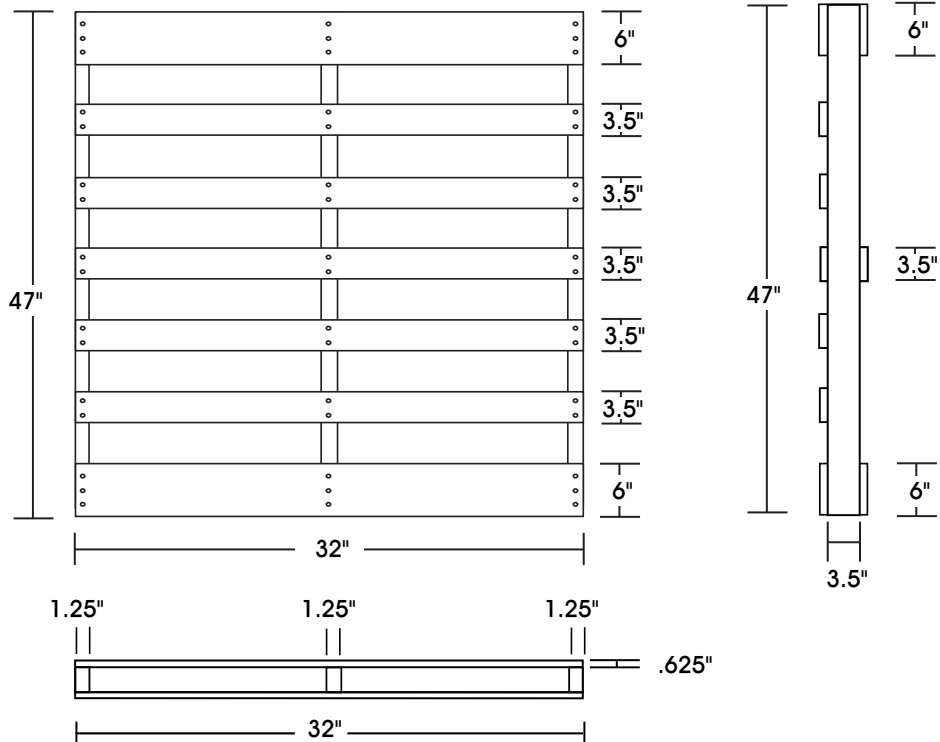

**EURO HEAT TREATED
HARDWOOD PALLET
H-1628**

PRODUCT DIMENSIONS

SPECIFICATIONS CHART

MODEL #	DIMENSIONS		HEIGHT		TRAILER QUANTITY		WEIGHT CAPACITY		WEIGHT
	L	W	FORK	OVERALL	48'	53'	FLOOR	FORK	
H-1628	47"	32"	3.5"	4.75"	480	520	10,346 lbs.	5,000 lbs.	60 lbs.