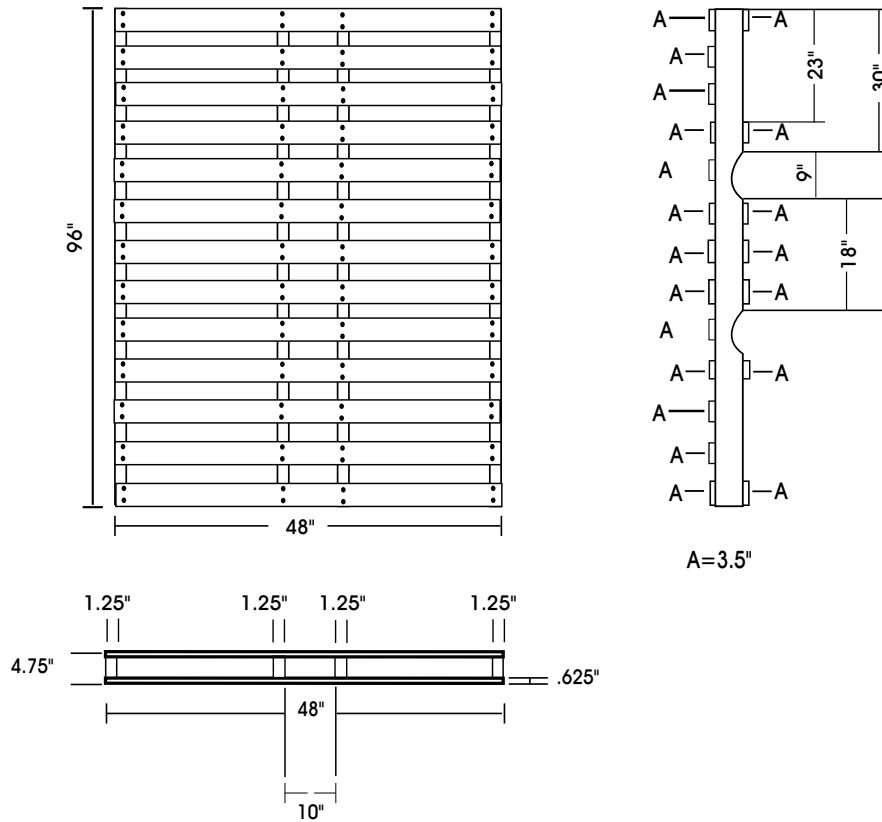

### PRODUCT DIMENSIONS

### SPECIFICATIONS CHART

MODEL #	DIMENSIONS		HEIGHT		TRAILER QUANTITY		WEIGHT CAPACITY		WEIGHT
	L	W	FORK	OVERALL	48'	53'	FLOOR	FORK	
H-1627	96"	48"	3.5"	4.75"	180	200	23,283 lbs.	10,000 lbs.	120 lbs.

**ULINE** CHICAGO • ATLANTA • DALLAS • LOS ANGELES • MINNEAPOLIS • NYC/PHILA