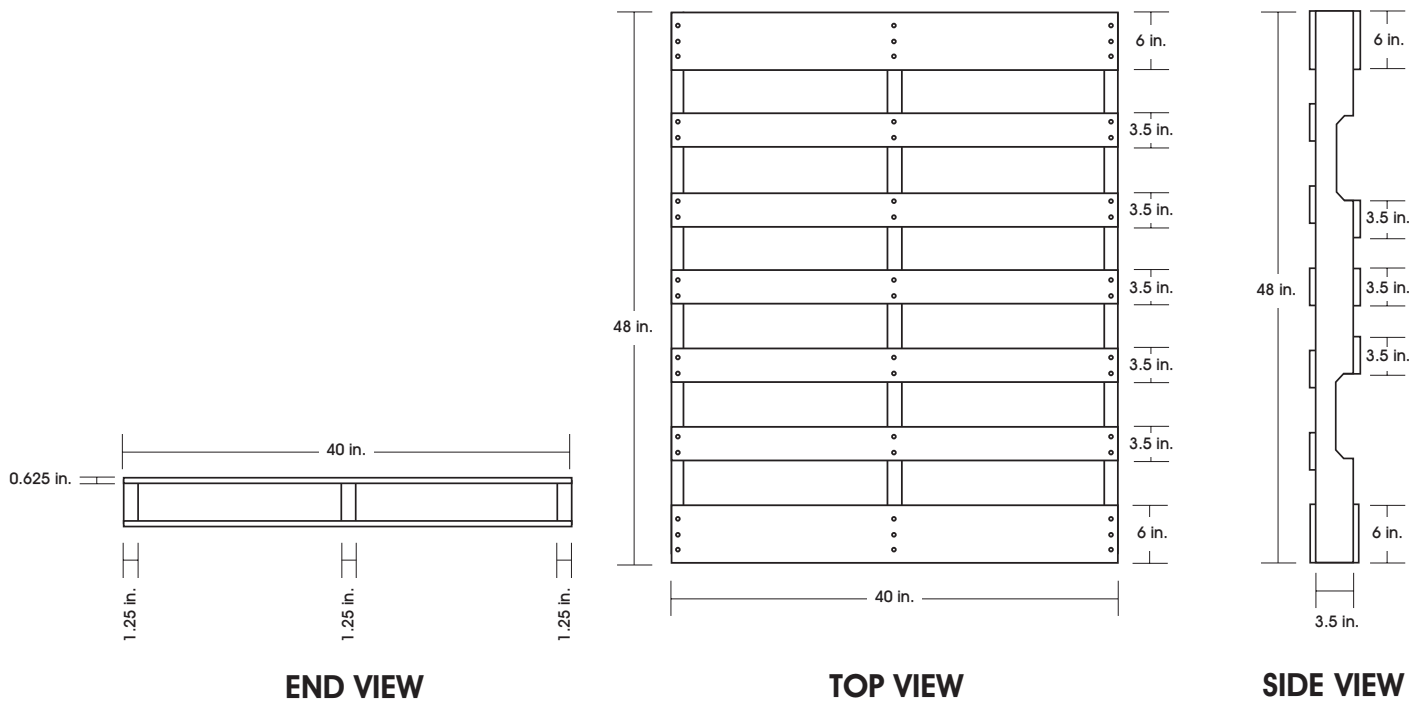

HARDWOOD PALLET H-1218

PRODUCT DIMENSIONS

SPECIFICATIONS CHART

MODEL #	DIMENSIONS		HEIGHT		TRAILER QUANTITY		FLOOR RATINGS	WEIGHT
	L	W	FORK	OVERALL	48'	53'		
H-1218	48.00"	40.00"	2.125"	4.75"	560	600	7,528 lbs.	50.0 lbs.