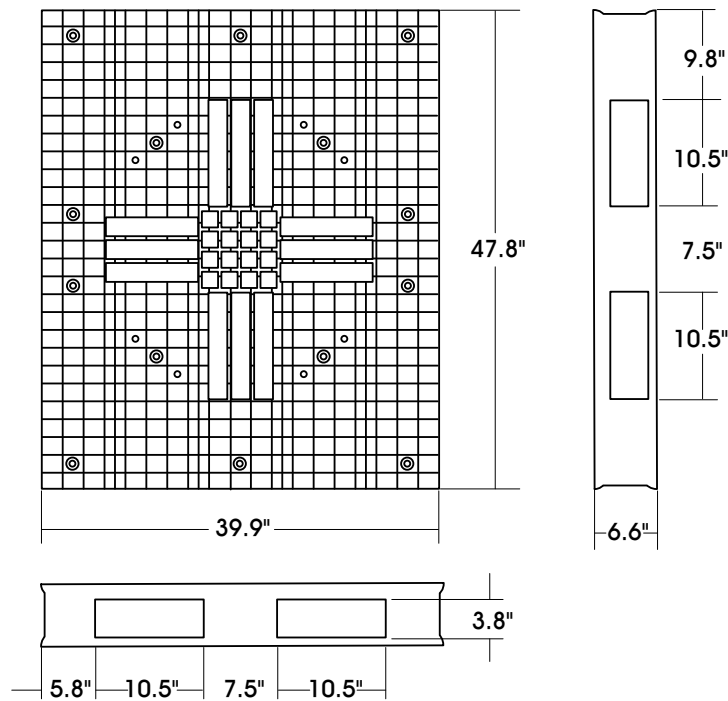

**RACKABLE
PLASTIC PALLET
H-1211, H-1212**

PRODUCT DIMENSIONS

SPECIFICATIONS CHART

MODEL #	DIMENSIONS		HEIGHT			NESTED TRAILER		WEIGHT CAPACITY		WEIGHT
	L	W	FORK	OVERALL	NESTING	48'	53'	FLOOR	FORK	
H-1211 H-1212	47.8"	39.9"	3.8"	6.6"	N/A	420	450	30,000 lbs.	5,000 lbs.	49.5 lbs.