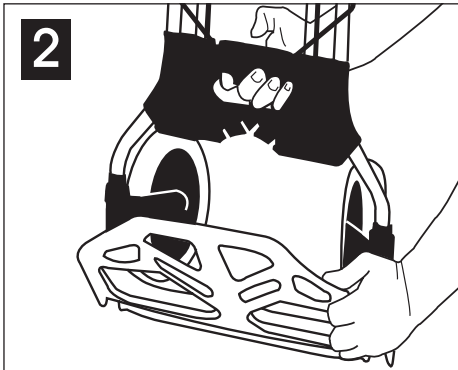

ULINE SUPERLITE FOLDING HAND TRUCK H-1201

PRODUCT INSTRUCTIONS

1 Position the hand truck as shown.

2 By pulling down on noseplate, both wheels will automatically extend out.

3 To extend handle press top button and pull up handle.

Now ready for use. The wheels will not fold in when noseplate is under load. Use bungee cord to secure cargo.

ULINE

CHICAGO • ATLANTA • DALLAS • LOS ANGELES • MINNEAPOLIS • NYC/PHILA

1-800-295-5510

uline.com