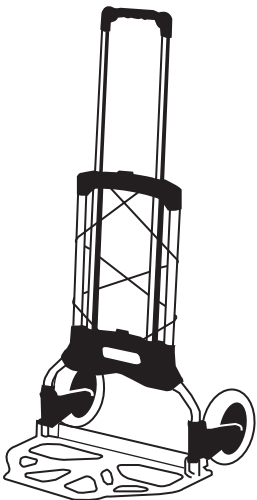

ULINE SUPERLITE FOLDING HAND TRUCK H-1201

PRODUCT INSTRUCTIONS

1 Position the hand truck as shown.

2 By pulling down on noseplate, both wheels will automatically extend out.

3 To extend handle press top button and pull up handle.

Now ready for use. The wheels will not fold in when noseplate is under load. Use bungee cord to secure cargo.

ULINE

CHICAGO • ATLANTA • DALLAS • LOS ANGELES • MINNEAPOLIS • NYC/PHILA

1-800-295-5510

uline.com