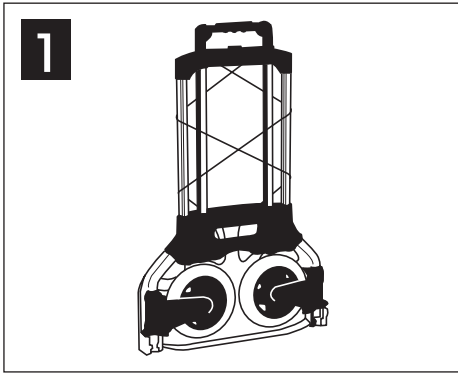

ULINE SUPERLITE FOLDING HAND TRUCK H-1201

PRODUCT INSTRUCTIONS

1 Position the hand truck as shown.

2 By pulling down on noseplate, both wheels will automatically extend out.

3 To extend handle press top button and pull up handle.

Now ready for use. The wheels will not fold in when noseplate is under load. Use bungee cord to secure cargo.

ULINE

CHICAGO • ATLANTA • DALLAS • LOS ANGELES • MINNEAPOLIS • NYC/PHILA

1-800-295-5510

uline.com