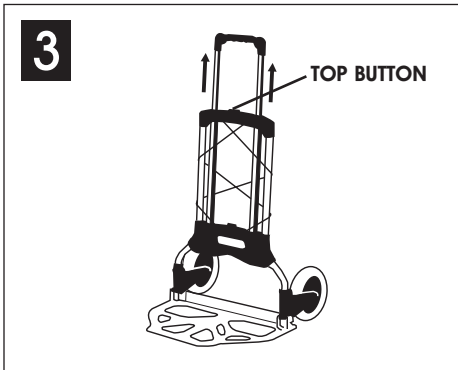

ULINE SUPERLITE FOLDING HAND TRUCK H-1201

PRODUCT INSTRUCTIONS

1 Position the hand truck as shown.

2 By pulling down on noseplate, both wheels will automatically extend out.

3 To extend handle press top button and pull up handle.

Now ready for use. The wheels will not fold in when noseplate is under load. Use bungee cord to secure cargo.

ULINE

CHICAGO • ATLANTA • DALLAS • LOS ANGELES • MINNEAPOLIS • NYC/PHILA

1-800-295-5510

uline.com