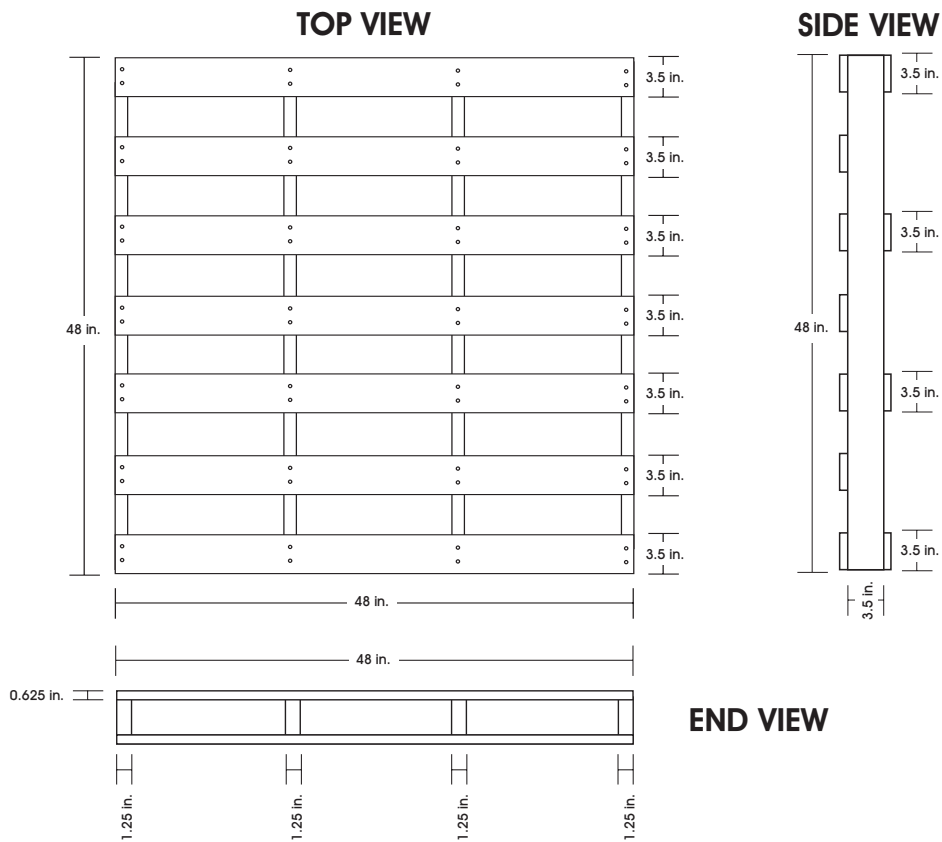

# DRUM PALLET H-1125

## PRODUCT DIMENSIONS

## SPECIFICATIONS CHART

MODEL #	DIMENSIONS		HEIGHT		TRAILER QUANTITY		FLOOR RATINGS	WEIGHT
	L	W	FORK	OVERALL	48'	53'		
H-1125	48.00"	48.00"	N/A	4.75"	480	520	6,760 lbs.	60.0 lbs.

CHICAGO • ATLANTA • DALLAS • LOS ANGELES • MINNEAPOLIS • NYC/PHILA