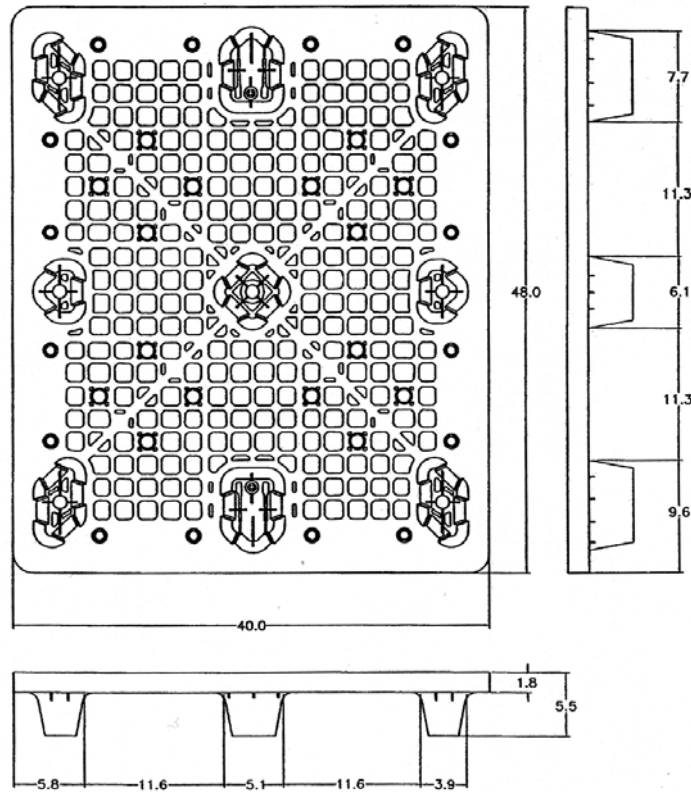

# PLASTIC PALLET H-1023

## PRODUCT DIMENSIONS

## SPECIFICATIONS CHART

MODEL #	DIMENSIONS		HEIGHT			NESTED TRAILER		WEIGHT CAPACITY		WEIGHT
	L	W	FORK	OVERALL	NESTING	48	53	FLOOR	FORK	
H-1023	48.0"	40.0"	3.7"	5.5"	1.80"	1,120	1,200	10,000 lbs.	2,300 lbs.	21.5 lbs.