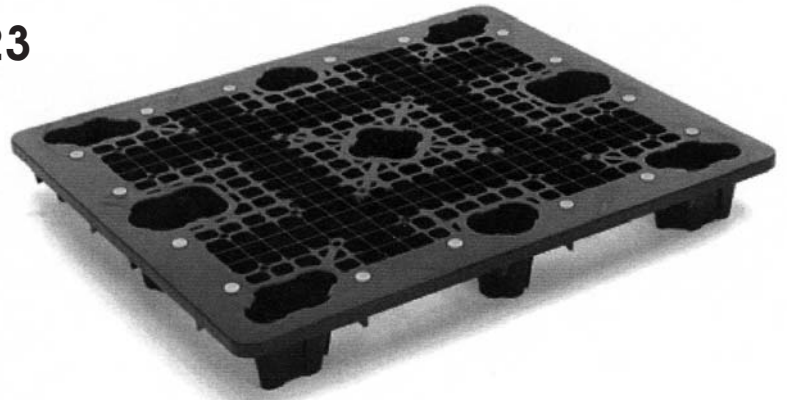

# PLASTIC PALLET H-1023

## PRODUCT DIMENSIONS

## SPECIFICATIONS CHART

MODEL #	DIMENSIONS		HEIGHT			NESTED TRAILER		WEIGHT CAPACITY		WEIGHT
	L	W	FORK	OVERALL	NESTING	48	53	FLOOR	FORK	
H-1023	48.0"	40.0"	3.7"	5.5"	1.80"	1,120	1,200	10,000 lbs.	2,300 lbs.	21.5 lbs.