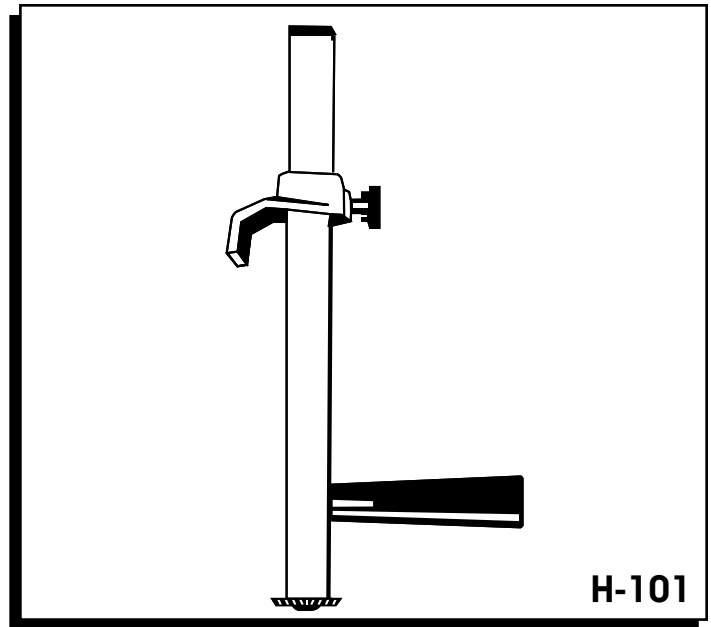

ULINE H-101
CARTON SIZER

1-800-295-5510
uline.com

OPERATING INSTRUCTIONS

1. Adjust carton sizer to desired depth.
2. Score the inside of the carton around all four sides.
3. Slit all four corners of carton down to score.
4. Fold in flaps.

SPECIFICATIONS

- Dimensions: 12½" long
- Scoring Range: 2⅓ ~ 11¾"

 **NOTE:** Sizer perforates box for folding edge, does not cut box.

ULINE CHICAGO • ATLANTA • DALLAS • LOS ANGELES • MINNEAPOLIS • NYC/PHILA