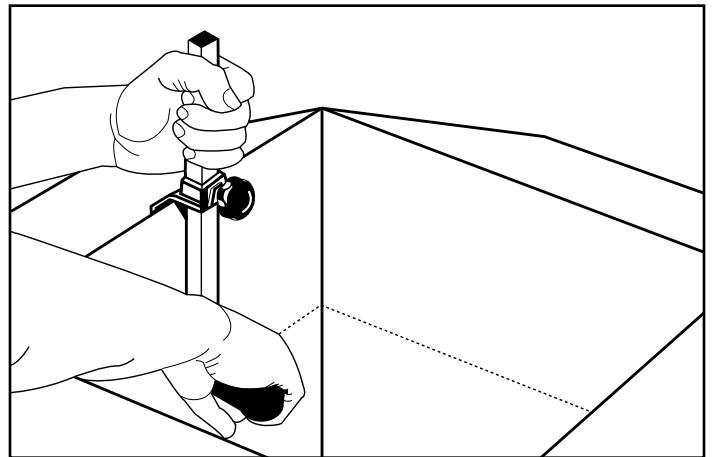

ULINE H-101
CARTON SIZER

1-800-295-5510
uline.com

OPERATING INSTRUCTIONS

1. Adjust carton sizer to desired depth.
2. Score the inside of the carton around all four sides.
3. Slit all four corners of carton down to score.
4. Fold in flaps.

SPECIFICATIONS

- Dimensions: 12½" long
- Scoring Range: 2⅓ ~ 11¾"

 **NOTE:** Sizer perforates box for folding edge, does not cut box.

ULINE CHICAGO • ATLANTA • DALLAS • LOS ANGELES • MINNEAPOLIS • NYC/PHILA